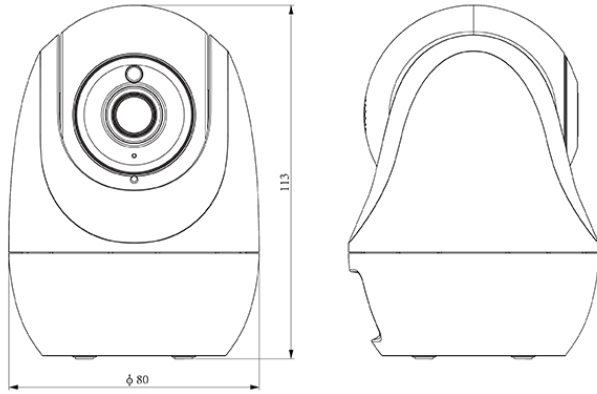

### KEY FEATURES

- Plastic housing
- Up to Max. Resolution
- S+265/H.265/H.264B/H.264M/H.264H
- Color:0.02Lux@(F2.0,AGC ON),B/W:0Lux with IR
- IR Range 15m
- Built-in Mic, Built-in Speaker
- Support microSD/microSDHC/microSDXC card, up to 512 GB
- Support Smart surveillance
- Operating Conditions -10°C~45°C(No turning on the light), Humidity 95% or less (no condensation)
- DC12V±25%,MAX 6W

## SPECIFICATIONS

Camera	
Image Sensor	1/3"CMOS
Min. Illumination	Color:0.02Lux@(F2.0,AGC ON),B/W:0Lux with IR
Shutter Time	1s~1/100000s
Day&Night	IR-cut filter with auto switch (ICR)
WDR	DWDR
S/N	>38dB
Angle Adjustment	0~350°(P); -25°~90°(T)
Lens	
Lens Type	Fixed focal lens
Focal Length	4mm
Lens Mount	M12
Aperture Range	F2.0
Field of View	78.3°(H); 44.1°(V); 89.3°(D)
DORI Distance	Detect:59.3m Observe:23.5m Recognize:11.9m Identify:5.9m
Illuminator	
IR LEDs	4
IR Distance	15m
Wavelength	850nm
White LEDs	1
Whitelight Distance	10m
Compression Standard	
Video Compression	S+265/H.265/H.264B/H.264M/H.264H
Video Bit Rate	32k~4Mbps
Audio Compression	G.711A/G.711U
Audio Sampling Rate	8kHz/16kHz
Image	
Main Stream	PAL:25fps(1920×1080, 1280×720, 640×480, 704×576) NTSC:30fps(1920×1080, 1280×720, 640×480, 704×480)
Sub Stream	PAL:25fps(704×576, 704×288, 640×360, 352×288) NTSC:30fps(704×480, 704×240, 640×360, 352×240)
BLC	Yes
HLC	Yes
AGC	Yes
3D DNR	Yes
White Balance	Auto/Semi-Auto/Manual/Sunshine/Nature Light/Warmlight Lamp/Daylight Lamp/Filament Lamp/Lock White Balance
OSD	Overlay of additional characters in 1 regions, 1 line, with a maximum of 48 characters or 16 Chinese characters per region; 16*16/32*32

## DIMENSIONS (Unit: mm)